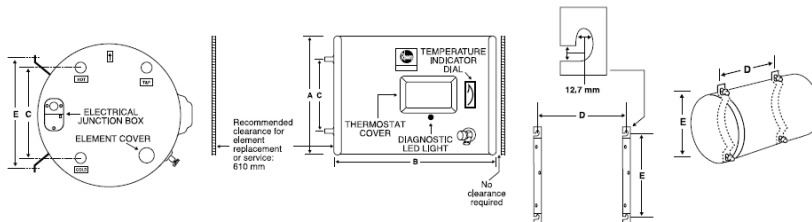

Horizontal point-of-use water heaters feature a space saving design for installation replacement and new construction applications

Features

- Factory installed heavy-duty wall mounting bracket
- Over-temperature protector cuts off power in excess temperature situations
- Temperature indicator dial and power indicator light
- All connections are conveniently located in the same area for easy installation
- Maximum tank working pressure of 150 PSI (10 BARS)
- Factory tested @ 300 PSI (20 BARS)
- R-Foam® insulation for superior heat retention
- Factory installed pipe connectors
- 3/4" drain valve for faster tank drain and cleaning
- IEC certified, GSO compliant

GAL. CAP.	MODEL NUMBER	CARTON DIMENSIONS L x W x H (mm)			A (mm)	B (mm)	C (mm)	D (mm)	E (mm)	INSULATION THICKNESS (mm)	UNIT WT. KG.	SHIPPING WT. KG.
		508	457	711								
15	RUEP15H	508	457	711	437	635	248	434	327	38	23	26
20	RUEP20H	508	457	889	437	813	248	610	327	38	26	29
30	RUEP30H	508	457	1194	437	1118	248	914	327	38	34	37